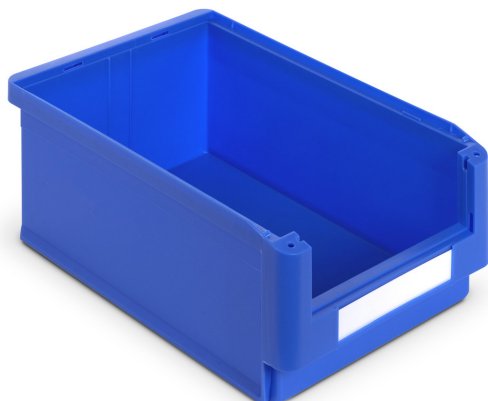

PICKING BOX CLASSIC POLYPROPYLENE BIN SIZE 4

The photo is used only for illustrative and non-exhaustive purpose

ART.	EAN	W [mm]	D [mm]	H [mm]	Net weight [kg]
FAXPB0004L05132	8052693263707	313	500	200	1,5

Dimensions	Overall height [mm]	200
	Label height [mm]	40
	Overall width [mm]	313
	Label width [mm]	117
	Overall depth [mm]	500
	Measure	4
	Useful height [mm]	186
	Opening height [mm]	84
	Useful width [mm]	278
	Opening width [mm]	241
Useful depth [mm]	445	

Technical data	Capacity [L]	24
	Material	Polypropylene
	Load capacity [kg]	35
	Stack load [kg]	180
	Temperature resistance [°C]	-20/+80
	Stackability	Yes

Property	Colour	Sky blue
	Base	Solid

Tolerances: dimensions ±2% | weights ±5%