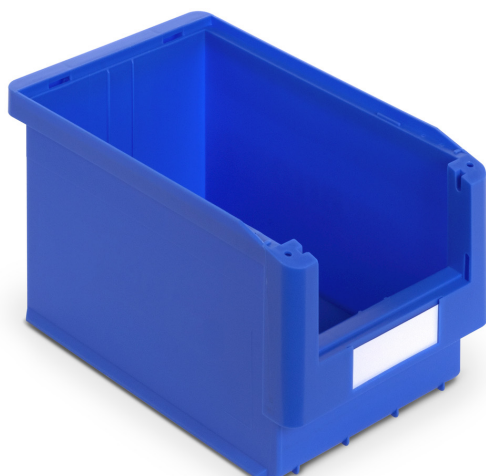

PICKING BOX CLASSIC POLYPROPYLENE BIN SIZE 3

The photo is used only for illustrative and non-exhaustive purpose

ART.	EAN	W [mm]	D [mm]	H [mm]	Net weight [kg]
FAXPB0003L05132	8052693263660	210	350	200	0,790

Dimensions	Overall height [mm]	200
	Label height [mm]	36
	Overall width [mm]	210
	Label width [mm]	98
	Overall depth [mm]	350
	Measure	3
	Useful height [mm]	188
	Opening height [mm]	85
	Useful width [mm]	184
	Opening width [mm]	158
Useful depth [mm]	296	

Technical data	Capacity [L]	10
	Material	Polypropylene
	Load capacity [kg]	20
	Stack load [kg]	90
	Temperature resistance [°C]	-20/+80
	Stackability	Yes

Property	Colour	Sky blue
	Base	Solid

Tolerances: dimensions ±2% | weights ±5%