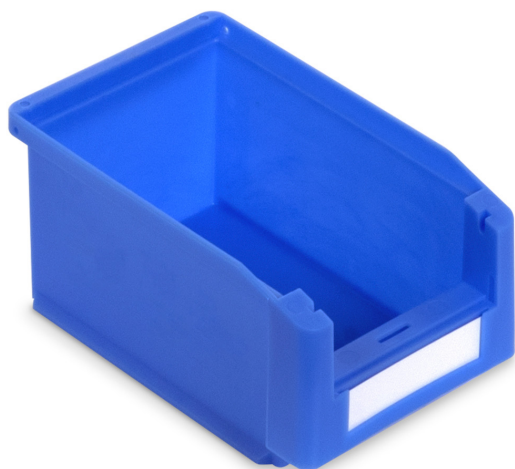

PICKING BOX CLASSIC POLYPROPYLENE BIN SIZE 1

The photo is used only for illustrative and non-exhaustive purpose

ART.	EAN	W [mm]	D [mm]	H [mm]	Net weight [kg]
FAXPB0001L05132	8052693263585	103	160	75	0,090

Dimensions	Overall height [mm]	75
	Label height [mm]	20
	Overall width [mm]	103
	Label width [mm]	70
	Overall depth [mm]	160
	Measure	1
	Useful height [mm]	68
	Opening height [mm]	31
	Useful width [mm]	85
	Opening width [mm]	78
Useful depth [mm]	136	

Technical data	Capacity [L]	0,8
	Material	Polypropylene
	Load capacity [kg]	2
	Temperature resistance [°C]	-20/+80
	Stackability	Yes

Property	Colour	Sky blue
	Base	Solid

Tolerances: dimensions ±2% | weights ±5%