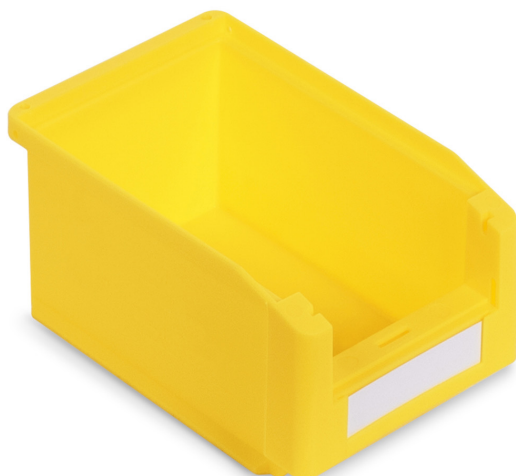

PICKING BOX CLASSIC POLYPROPYLENE BIN SIZE 1

The photo is used only for illustrative and non-exhaustive purpose

ART.	EAN	W [mm]	D [mm]	H [mm]	Net weight [kg]
FAXPB0001L0511Z	8052693263561	103	160	75	0,090

Dimensions	Overall height [mm]	75
	Label height [mm]	20
	Overall width [mm]	103
	Label width [mm]	70
	Overall depth [mm]	160
	Measure	1
	Useful height [mm]	68
	Opening height [mm]	31
	Useful width [mm]	85
	Opening width [mm]	78
Useful depth [mm]	136	

Technical data	Capacity [L]	0,8
	Material	Polypropylene
	Load capacity [kg]	2
	Temperature resistance [°C]	-20/+80
	Stackability	Yes

Property	Colour	Zinc yellow
	Base	Solid

Tolerances: dimensions ±2% | weights ±5%