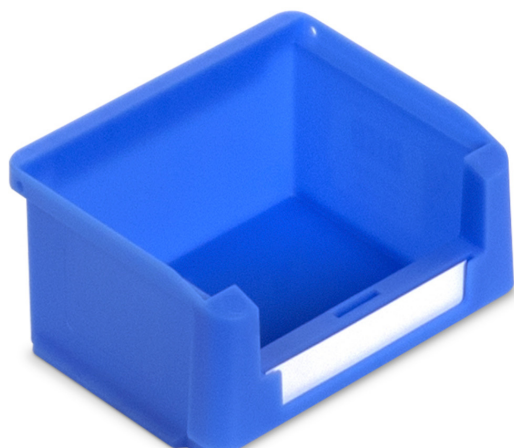

PICKING BOX CLASSIC POLYPROPYLENE BIN SIZE 0

The photo is used only for illustrative and non-exhaustive purpose

ART.	EAN	W [mm]	D [mm]	H [mm]	Net weight [kg]
FAXPB0000L05132	8052693263547	102	85	50	0,040

Dimensions	Overall height [mm]	50
	Label height [mm]	12,5
	Overall width [mm]	102
	Label width [mm]	68,5
	Overall depth [mm]	85
	Measure	0
	Useful height [mm]	43
	Opening height [mm]	21
	Useful width [mm]	86
	Opening width [mm]	77
Useful depth [mm]	66	

Technical data	Capacity [L]	0,25
	Material	Polypropylene
	Load capacity [kg]	1
	Temperature resistance [°C]	-20/+80
	Stackability	Yes

Property	Colour	Sky blue
	Base	Solid

Tolerances: dimensions ±2% | weights ±5%