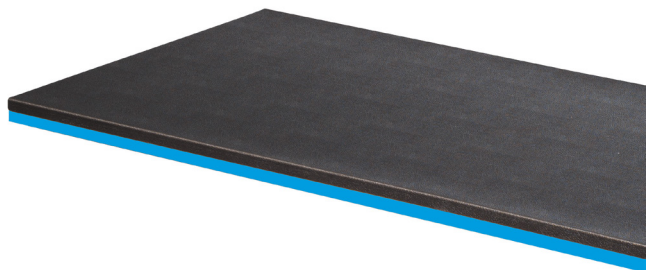

# COVER FOR STEEL WORKTOP

The photo is used only for illustrative and non-exhaustive purpose

ART.	EAN	W [mm]	D [mm]	H [mm]	Net weight [kg]
FBG32100007	8057711394487	1024	702	27	6,3

Dimensions	Overall height [mm]	27
	Overall width [mm]	1024
	Overall depth [mm]	702

Technical data	Material	Galvanized steel with rubber coating
----------------	----------	--------------------------------------

Property	Colour	Black
	Fixing	Included

Sales specifications	Multiple order [NR]	1
	Packaging type	Cardboard box
	Packaging width [mm]	1040
	Packaging depth [mm]	860
	Packaging height [mm]	40
	Gross weight [kg]	7,3
	Cardboard weight [kg]	0,985
Packaging volume [m <sup>3</sup> ]	0,0358	