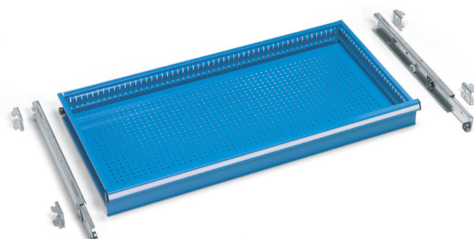

TELESCOPIC-EXTENSION DRAWER H=150 MM

The photo is used only for illustrative and non-exhaustive purpose

ART.	EAN	W [mm]	D [mm]	H [mm]	Net weight [kg]
FAC9912210004	8057711392223	971	505	150	12,1

Dimensions	Width [EH]	54
	Depth [EH]	27
	Overall height [mm]	148
	Overall width [mm]	971
	Overall depth [mm]	505
	Useful height [mm]	135
	Useful width [mm]	908
	Useful depth [mm]	449

Technical data	Extraction [%]	100
	Pitch [mm]	17
	Load capacity [kg]	100
	Extraction type	Telescopic

Property	Colour	Blue
	RAL	5012
	Fixing	Included
	Painting	Electrophoresis

Tolerances: dimensions $\pm 2\%$, weights $\pm 5\%$