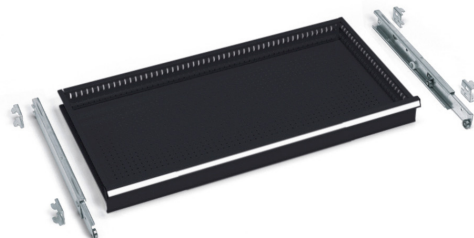

TELESCOPIC-EXTENSION DRAWER H=100 MM

The photo is used only for illustrative and non-exhaustive purpose

ART.	EAN	W [mm]	D [mm]	H [mm]	Net weight [kg]
FAC9912190039	8057711392216	971	505	100	10,8

Dimensions	Width [EH]	54
	Depth [EH]	27
	Overall height [mm]	98
	Overall width [mm]	971
	Overall depth [mm]	505
	Useful height [mm]	85
	Useful width [mm]	908
	Useful depth [mm]	449

Technical data	Extraction [%]	100
	Pitch [mm]	17
	Load capacity [kg]	100
	Extraction type	Telescopic

Property	Colour	Anthracite grey
	RAL	7016
	Fixing	Included
	Painting	Powder

Tolerances: dimensions ±2% | weights ±5%