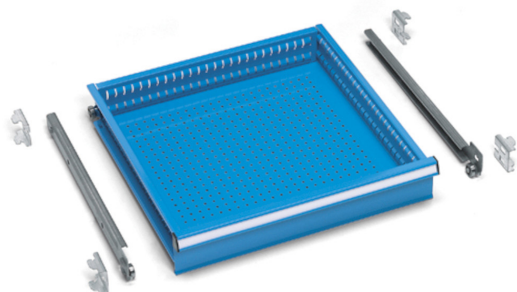

SIMPLE-EXTENSION DRAWER H=100 MM

The photo is used only for illustrative and non-exhaustive purpose

ART.	EAN	W [mm]	D [mm]	H [mm]	Net weight [kg]
FAC9911180004	8057711391974	465	505	100	6,0

Dimensions	Width [EH]	24
	Depth [EH]	27
	Overall height [mm]	98
	Overall width [mm]	465
	Overall depth [mm]	505
	Useful height [mm]	85
	Useful width [mm]	398
	Useful depth [mm]	449

Technical data	Extraction [%]	88
	Pitch [mm]	17
	Load capacity [kg]	50
	Extraction type	Simple

Property	Colour	Blue
	RAL	5012
	Fixing	Included
	Painting	Electrophoresis

Tolerances: dimensions ±2% | weights ±5%